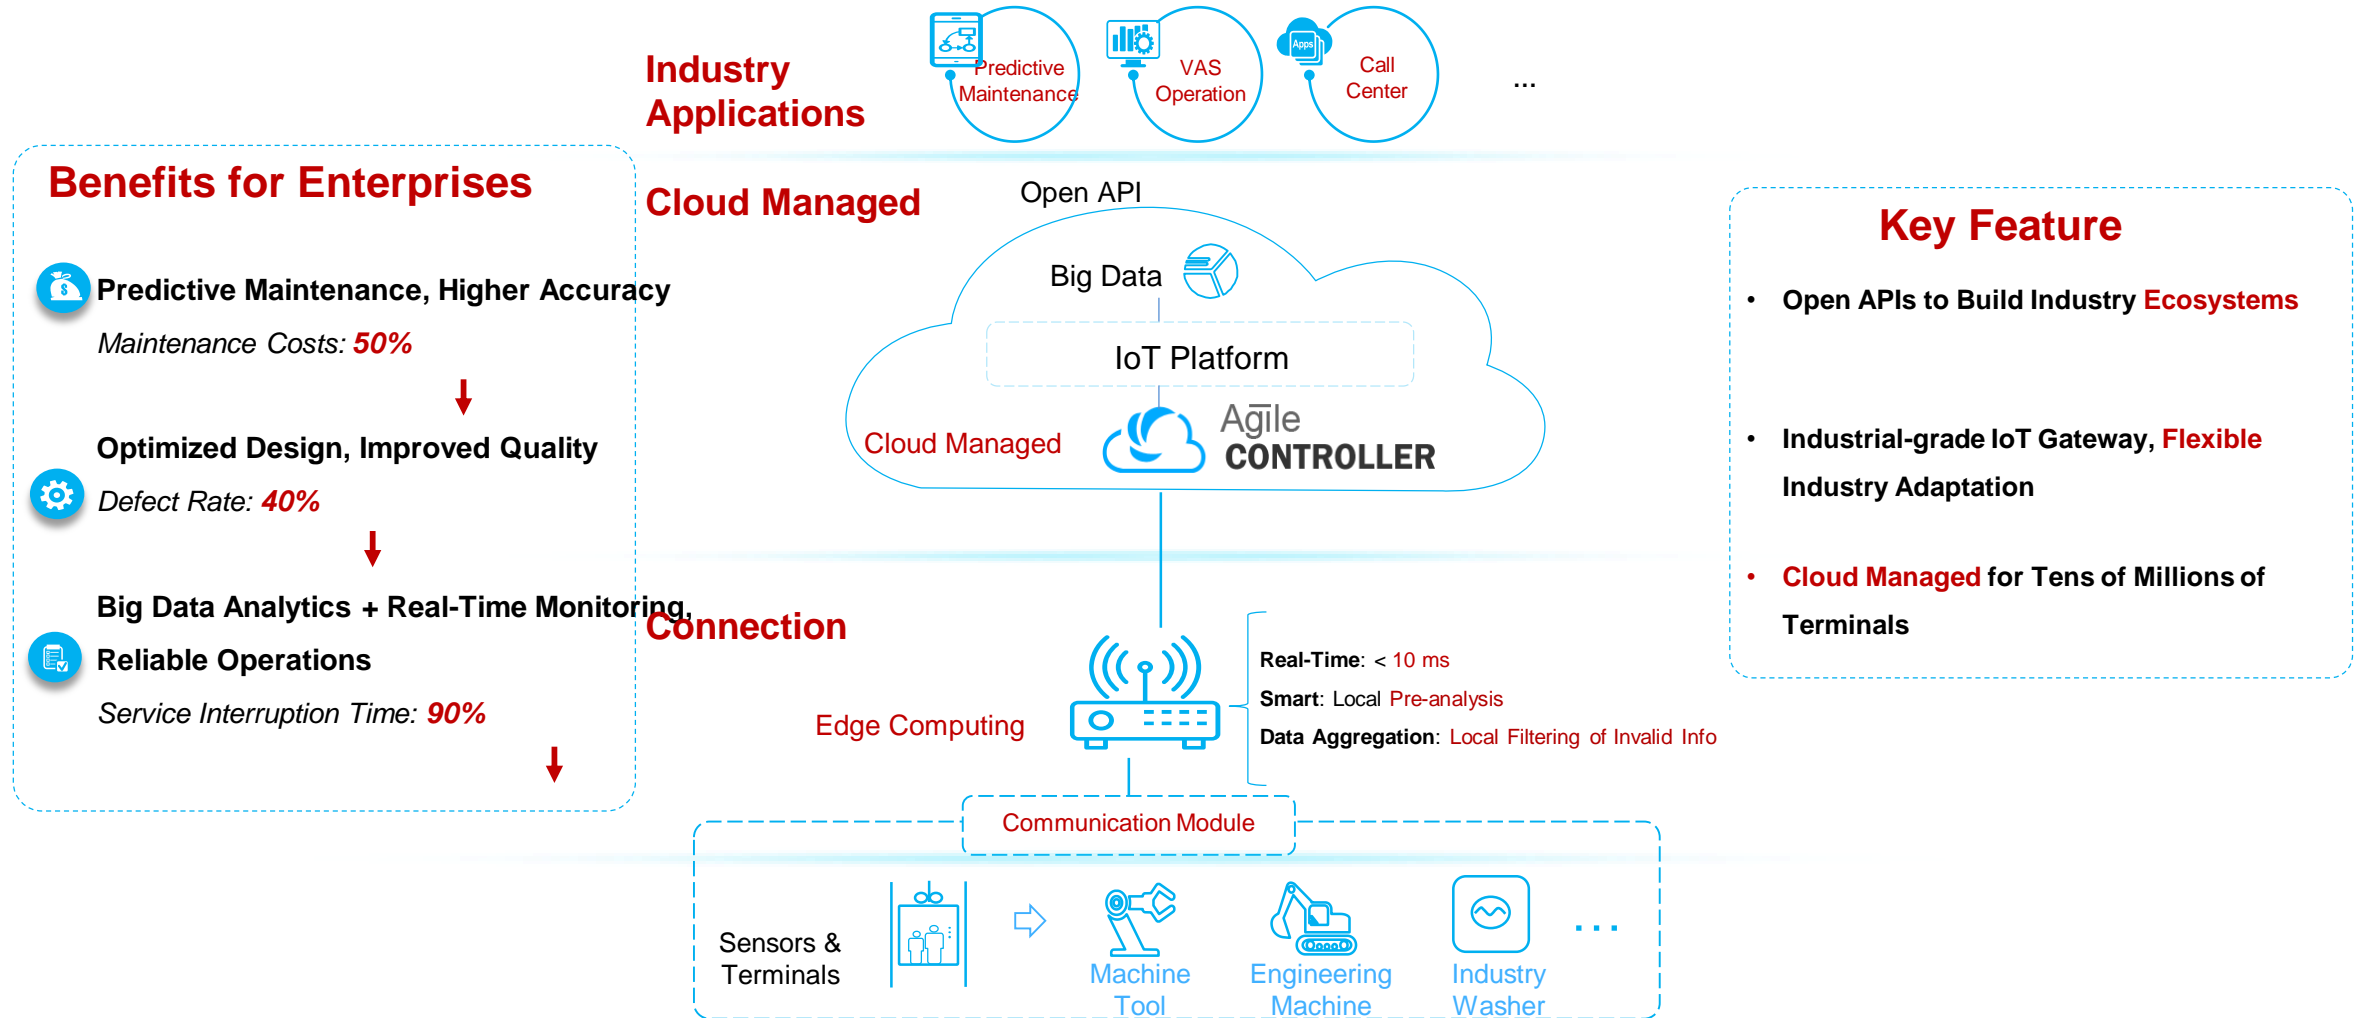

EC-IoT
**Accelerating Digital
Transformation of Industries**

Predictive Maintenance by Elevators Connection, Enable Service-Oriented Transformation

Manufacturers Extend Value Chain Through Elevators Connection Solution

Elevator manufacturer in China: 10,000 elevators

Cost Reduction 45% ↓ + Ad Revenue

TOP10 Elevators Manufacturers
 Shares: **90%**
14M Elevators
 Addressable Market in 2020

EC-IoT: Edge Computing Enables Predictive Maintenance

EC-IoT Portfolio

EC-IoT Solution

EC-IoT Product Family

- **Cloud managed** for tens of million of terminals, easy expansion
- **Open architecture**, rapid integration with industrial app
- Industrial IoT module built-in, **fit for different industries**